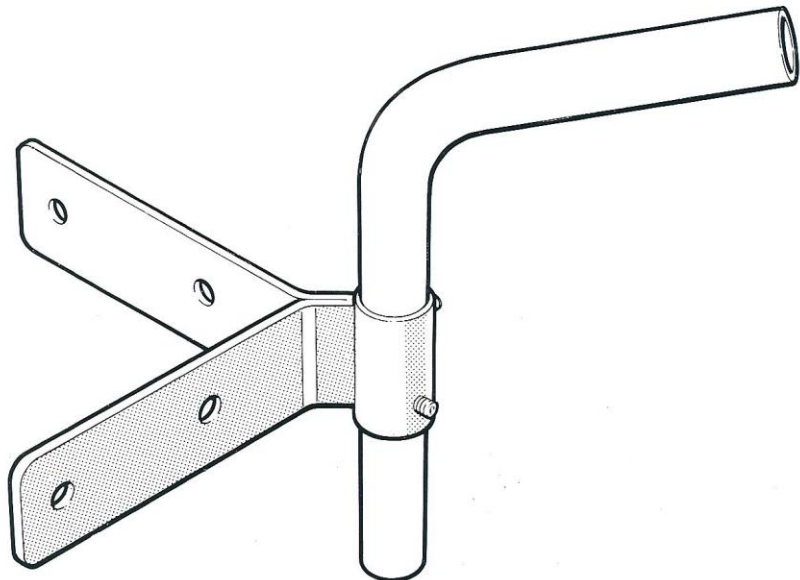

Corner Wall Brackets

Corner Wall Bracket

Part Number	CW/2325
-------------	---------

- Cable entry 20mm
- Tube size 34 and 42mm
- Projection 500 to 1000mm

Corner Swivel Bracket

Part Number	CW/2330
-------------	---------

- Cable entry 20mm
- Tube size 34 and 42mm
- Projection 500 to 1000mm

Can be swung as required.

YOUR REQUIREMENTS		
Part Number	Projeccion	Tube size